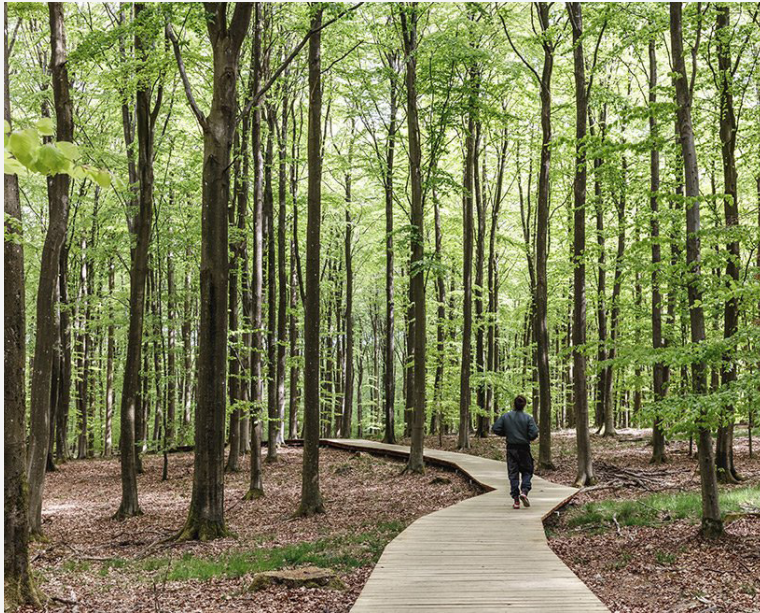

# SPIRALING OBSERVATION TOWER

Architect: EFFEKT  
Foto: rasmus hjortshøj  
Web: [https://www.designboom.com/architecture/effekt-camp-adventure-tower-tree-top-observatory-05-14-2019/?fbclid=IwAR3eOH-Y8PPgx7-1-WhLucPv\\_mZq02CprcOJh-giqRcKz9Kx4NtQ\\_M-Vi\\_kU](https://www.designboom.com/architecture/effekt-camp-adventure-tower-tree-top-observatory-05-14-2019/?fbclid=IwAR3eOH-Y8PPgx7-1-WhLucPv_mZq02CprcOJh-giqRcKz9Kx4NtQ_M-Vi_kU)