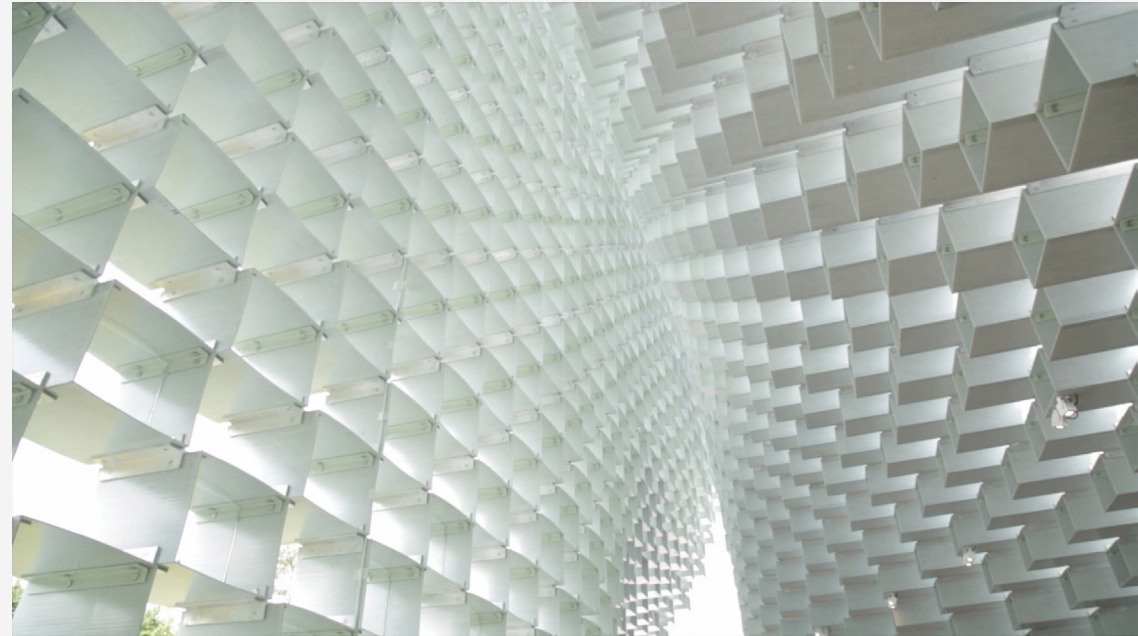

BIOSPHERE TOWER | BEISPIELE

Prof. Dr. Bauriedel | LB Tobias Schmid | LB Andreas Mack | LB Benedikt Seifert