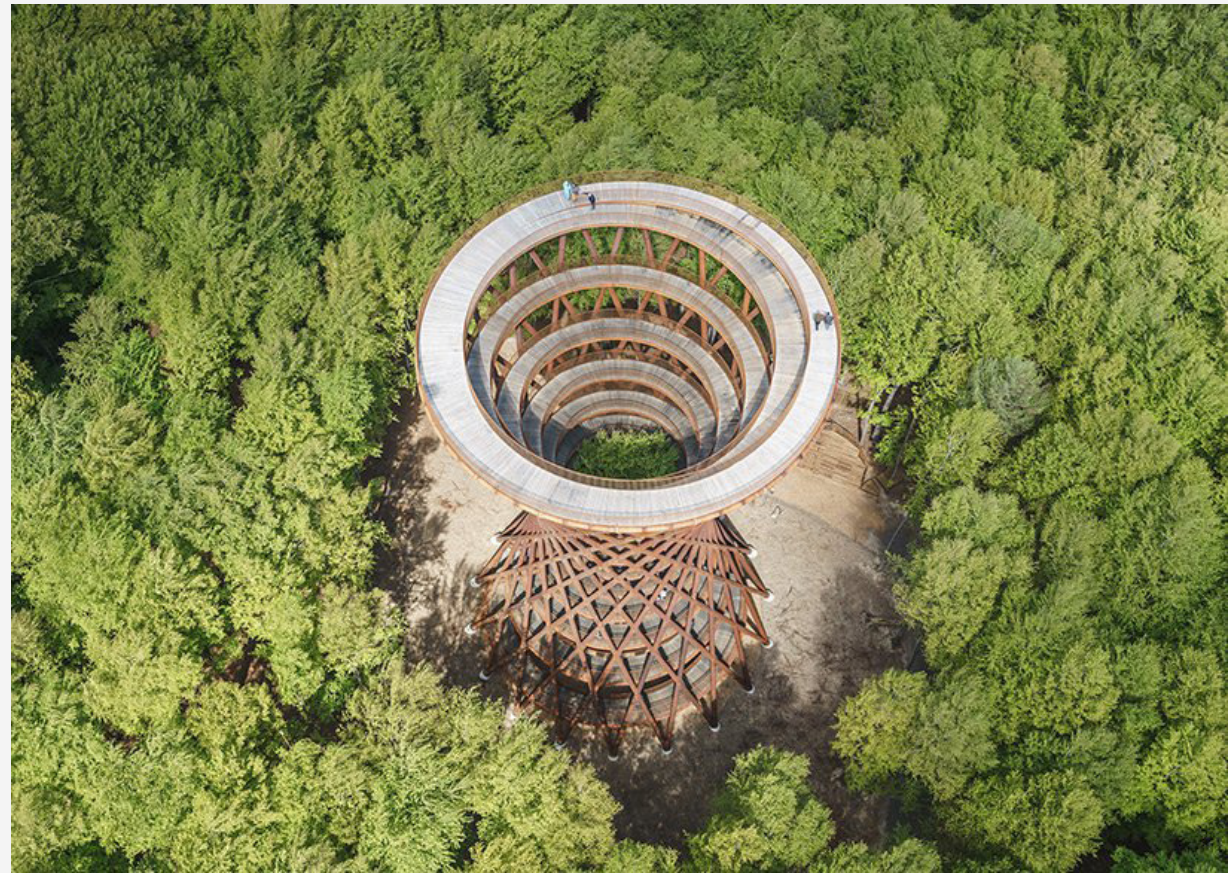

SPIRALING OBSERVATION TOWER

Architect: EFFEKT
Foto: rasmus hjortshøj
Web: <https://www.designboom.com/architecture/effekt-camp-adventure-tower-tree-top-observatory-05-14-2019/?fbclid=IwAR3eOH-Y8PPgx7-1-WhLucPv_mZq02CprcOJh-giqRcKz9Kx4NtQ_M-Vi_kU>