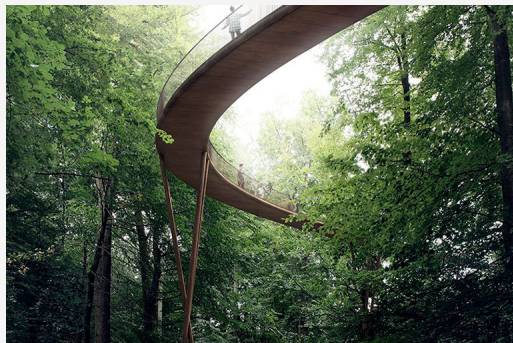

SPIRALING OBSERVATION TOWER

Architect: EFFEKT
Foto: rasmus hjortshøj
Web: <https://www.designboom.com/architecture/effekt-camp-adventure-tower-tree-top-observatory-05-14-2019/?fbclid=IwAR3eOH-Y8PPgx7-1-WhLucPv_mZq02CprcOJh-giqRcKz9Kx4NtQ_M-Vi_kU>