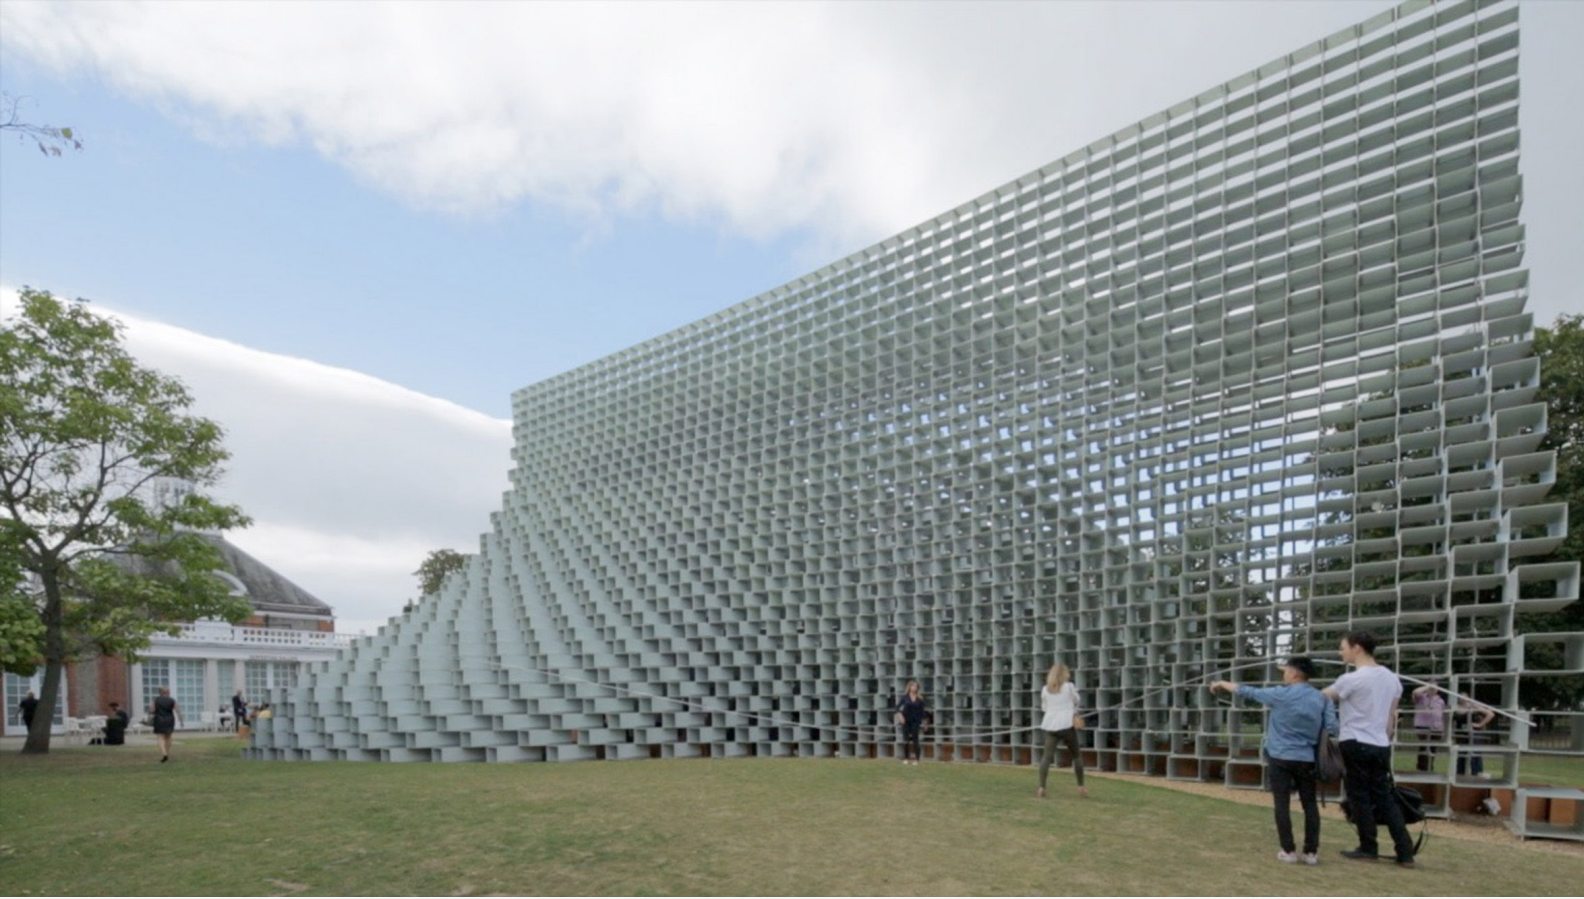

BIOSPHERE TOWER | BEISPIELE

Prof. Dr. Bauriedel | LB Tobias Schmid | LB Andreas Mack | LB Benedikt Seifert