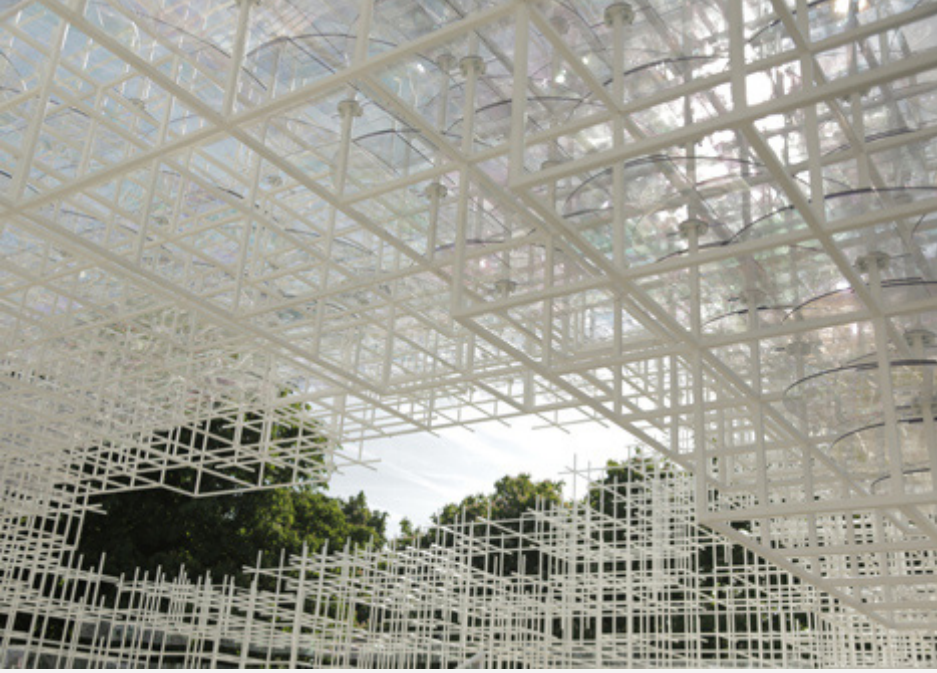

# SERPENTINE PAVILION FUJIMOTO

Architect: Fujimoto  
Source: dezeen  
Web: <https://www.dezeen.com/2013/06/04/serpentine-gallery-pavilion-2013-by-sou-fujimoto/>

**BIOSPHERE TOWER | BEISPIELE**

Prof. Dr. Bauriedel | LB Tobias Schmid | LB Andreas Mack | LB Benedikt Seifert