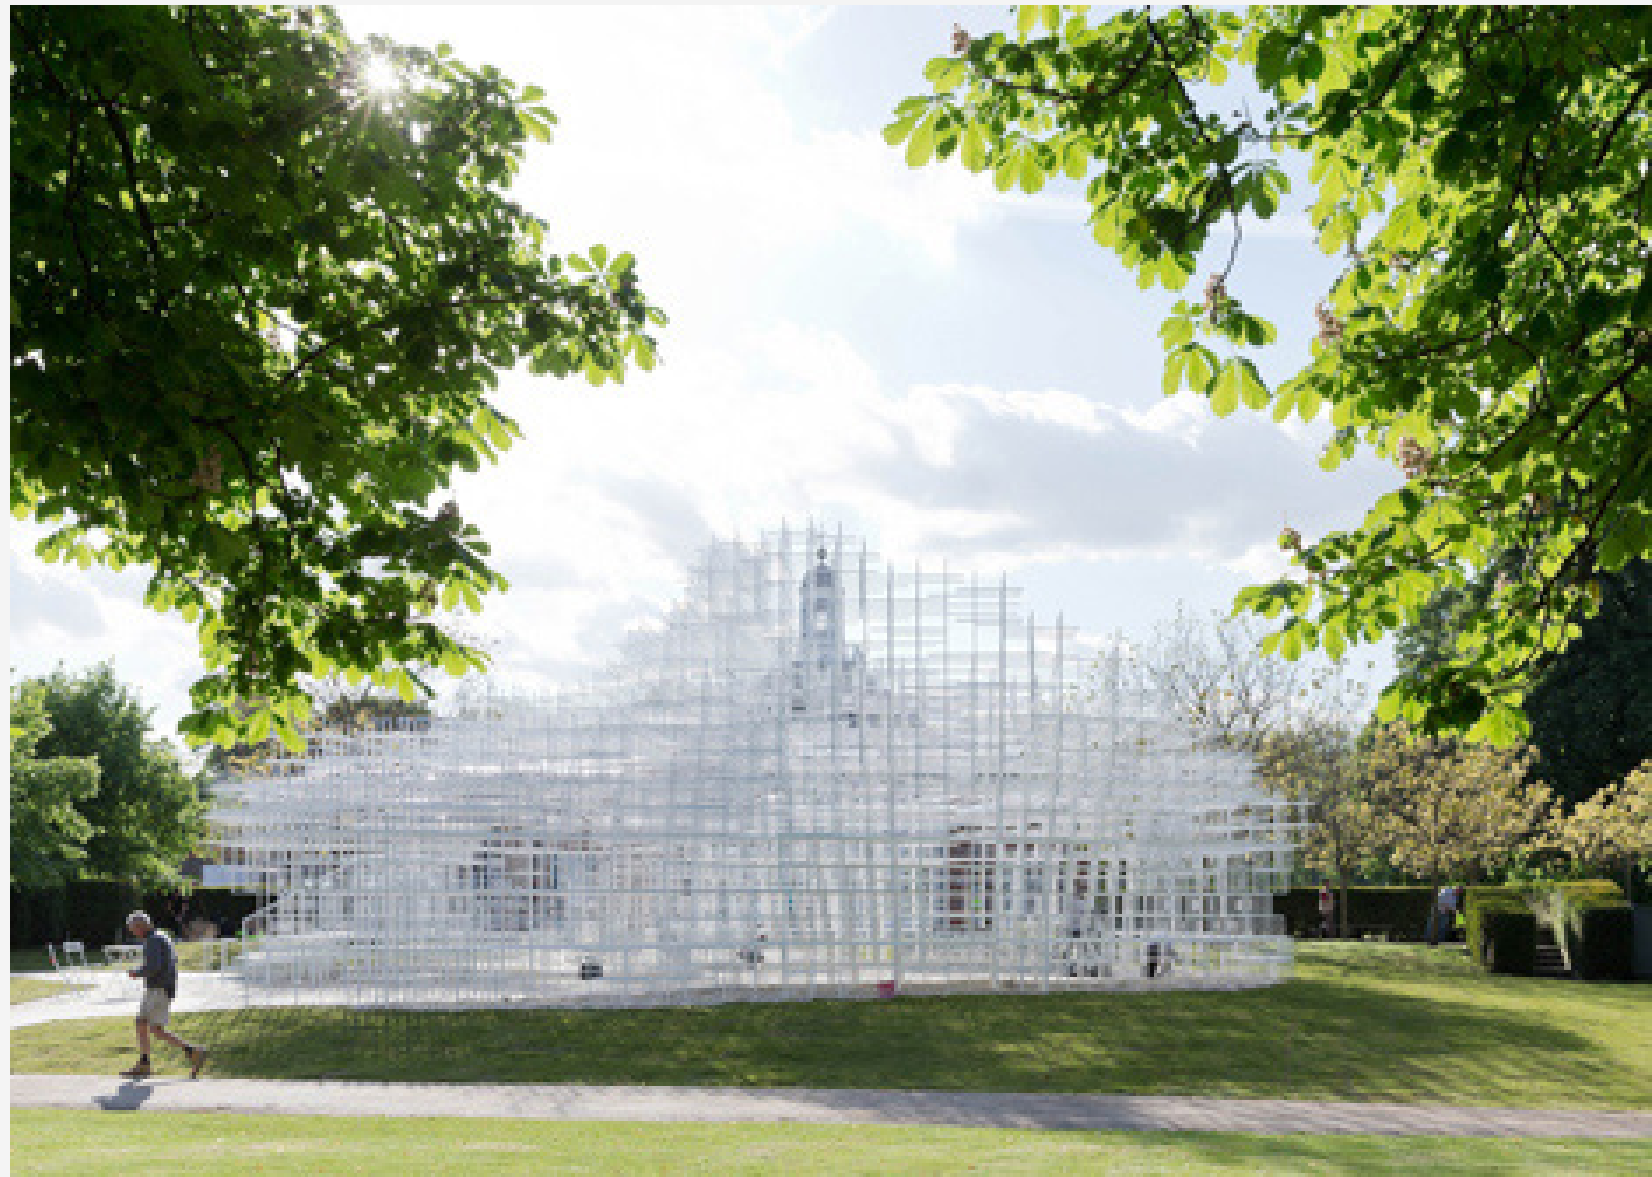

# SERPENTINE PAVILION BIG

Architect: BIG  
Source: dezeen  
Web: <https://www.dezeen.com/2016/09/21/video-bjarke-ingels-big-serpentine-gallery-pavilion-2016-lay-light-fibreglass-fiberline-composites-movie/>

# SERPENTINE PAVILION FUJIMOTO

Architect: Fujimoto  
Source: dezeen  
Web: <https://www.dezeen.com/2013/06/04/serpentine-gallery-pavilion-2013-by-sou-fujimoto/>

**BIOSPHERE TOWER | BEISPIELE**

Prof. Dr. Bauriedel | LB Tobias Schmid | LB Andreas Mack | LB Benedikt Seifert